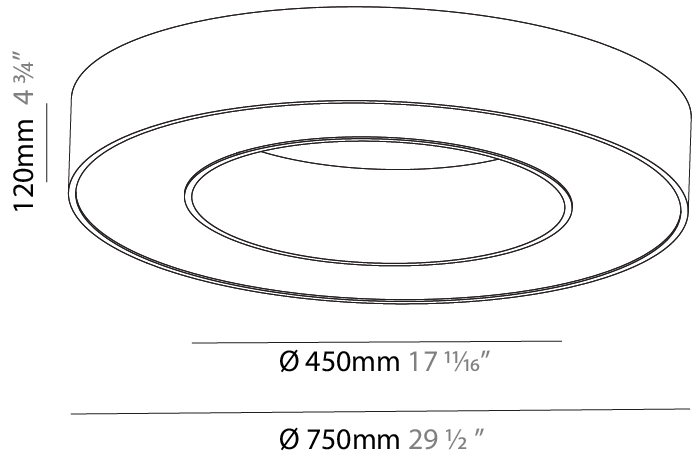

1. To build a product code in our configurator select the specify button on the base model # product page
2. To build a manual product code on this datasheet choose from the options listed below in blue font and add the suffix to the base model #

GENERAL

Series: Glorious
Subseries: Glorious
Brand: Prolicht
Division: Architectural
Mounting Type: Surface
Mounting Location: Ceiling
Subcategory: Ambient

PHYSICAL

Shape: Round
Diameter (mm): 750
Diameter (in): 29 1/2
Height (mm): 120
Height (in): 4 3/4
Light Distribution: Direct
Weight (kg): 7.044
Weight (lbs): 15.50
Diffuser: PMMA - Opal or Micro-Prism
Fixture Finish: SSR / BKV / CWI / CRY / HAB / LAG / UFT / ITA / RUA / RUR / MIC / FTG / MYG / TWT / LOD / PUS / FRO / FUP / KIA / POP / BLS / SPG / MEY / GOH / GUM / CHC / COM / ABZ / JAG / OBR / MOS / ROR
Fixture Material: Aluminum

ELECTRICAL

Lamp Type: LED (Zhaga Standard)
Input Wattage (W): 30
Total Output Wattage (W): 24 / 19.2 (3500K)
Dimming: Non-Dimming / Phase Dimming (120Vac only) / 0-10V Dimming
Driver Included: Yes
Driver Location: Integrated
Driver Type: Constant Current - 120 / 277Vac
Driver Class: Class 2
Input Voltage (V): 120 - 277
Constant Current (MA): 350 / 600 (3500K)

LED

Color Temperature (°K): 3000 / 3500 / 4000
Max. Delivered Lumen (lm): 2770 / 2862 / 2920
CRI: >80 CRI
Efficiency (%): 65
Lamp Life (hrs): 50000

OPTICAL

RATINGS AND CERTIFICATIONS

Certified By: Certified for North American Standards
IP rating: IP20