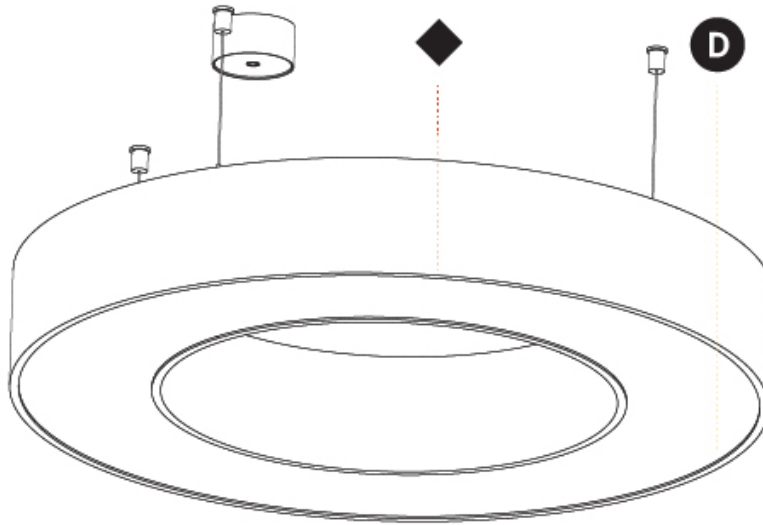

A30201-

PROJECT _____

TYPE _____

SPECIFIER _____

QUANTITY _____

DATE _____

A